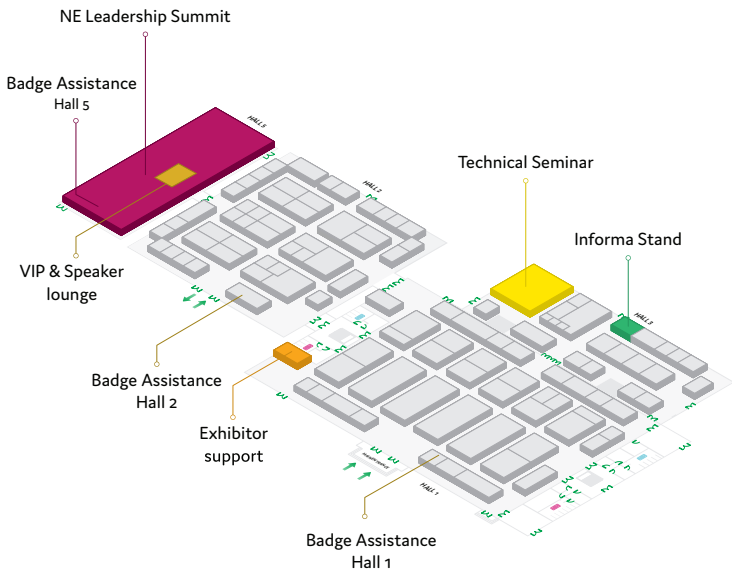

Find your way

Key

 NE Leadership Summit (Hall 5)

 Technical Seminar (Hall 3)

 VIP & Speaker lounge

 Exhibitor Support

 Informa Stand (3.C30)

 Entry / Exit

 Washrooms